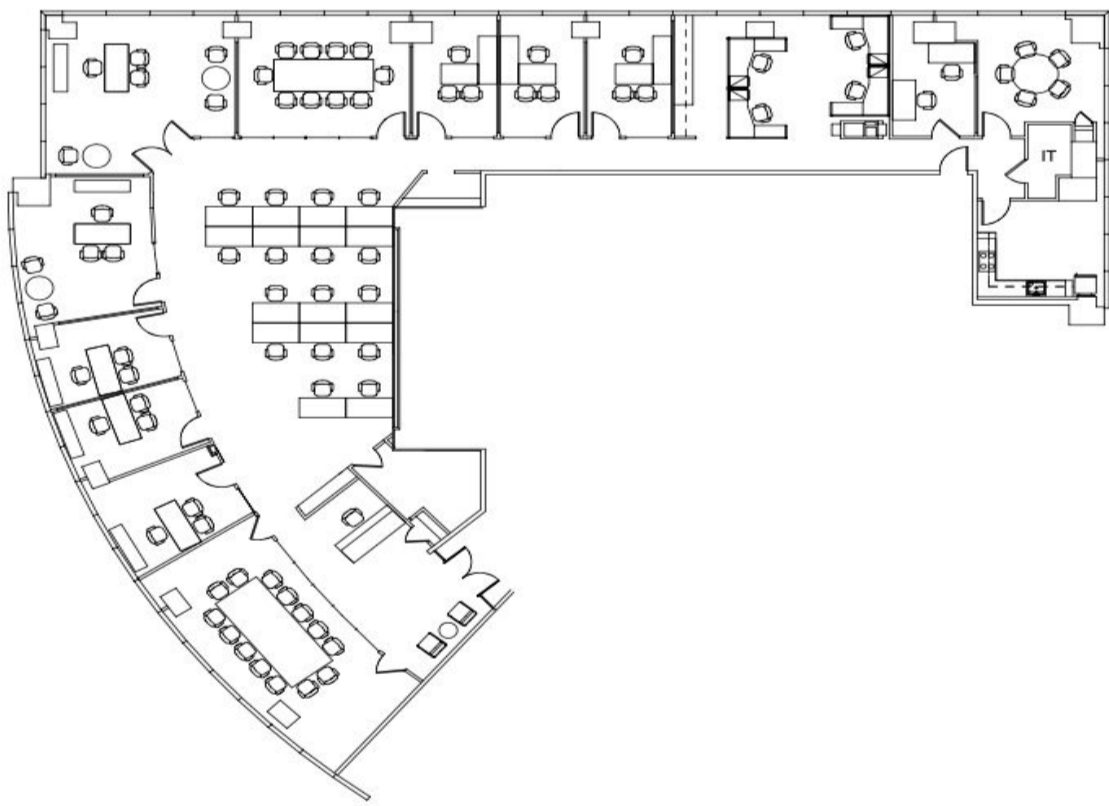

17 State Street

Part 5th Floor - 8,243 rsf

- 12 offices, boardroom, bullpen and full pantry
- Furniture - Available
- Great Views - including Statue of Liberty

Rent - Negotiable

Sublease - Through 2/27/2025

Available - Immediately

[Click to View](#) Floor Plans

[Click to View](#) All Pictures

Scott M. Bloom

sbloom@bloomreg.com

Jose Vilchez

(631) 406-3138

jvilchez@bloomreg.com